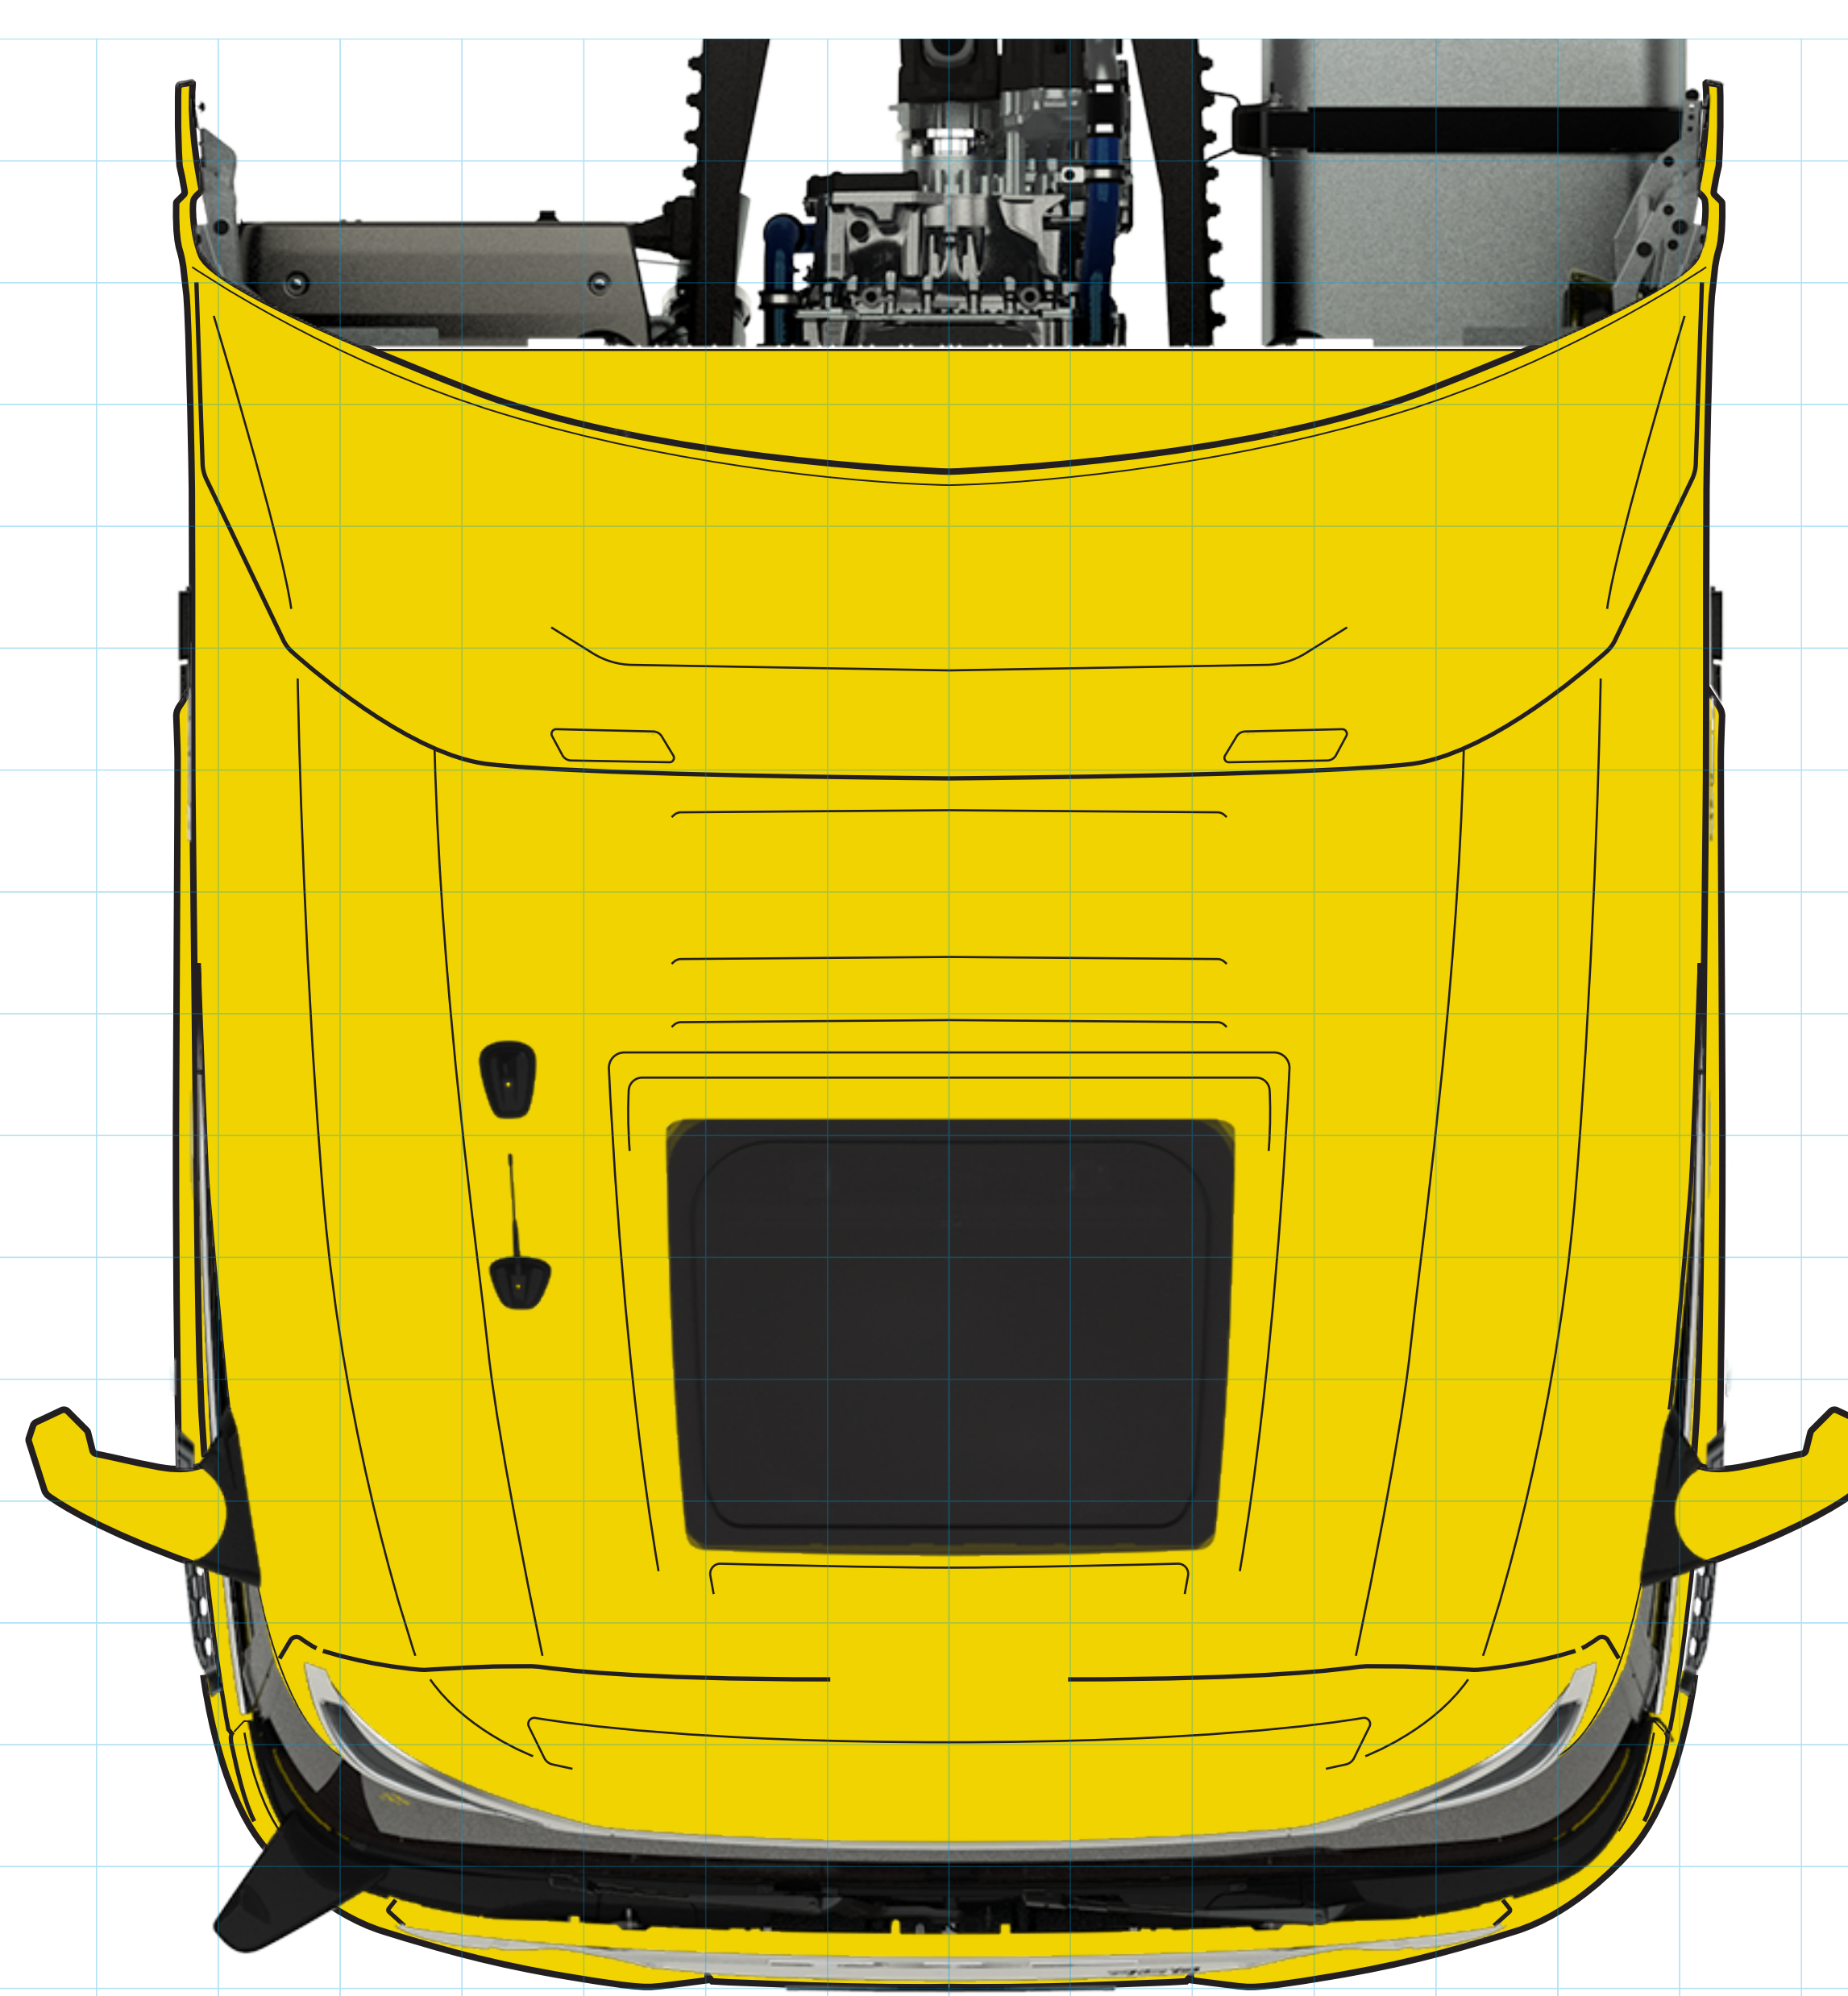

XG+ LHD with Spoilers & Fenders

Layered Adobe Illustrator Constructor File

Scale 1:10 | Gridsize 20 x 20 cm

(A)