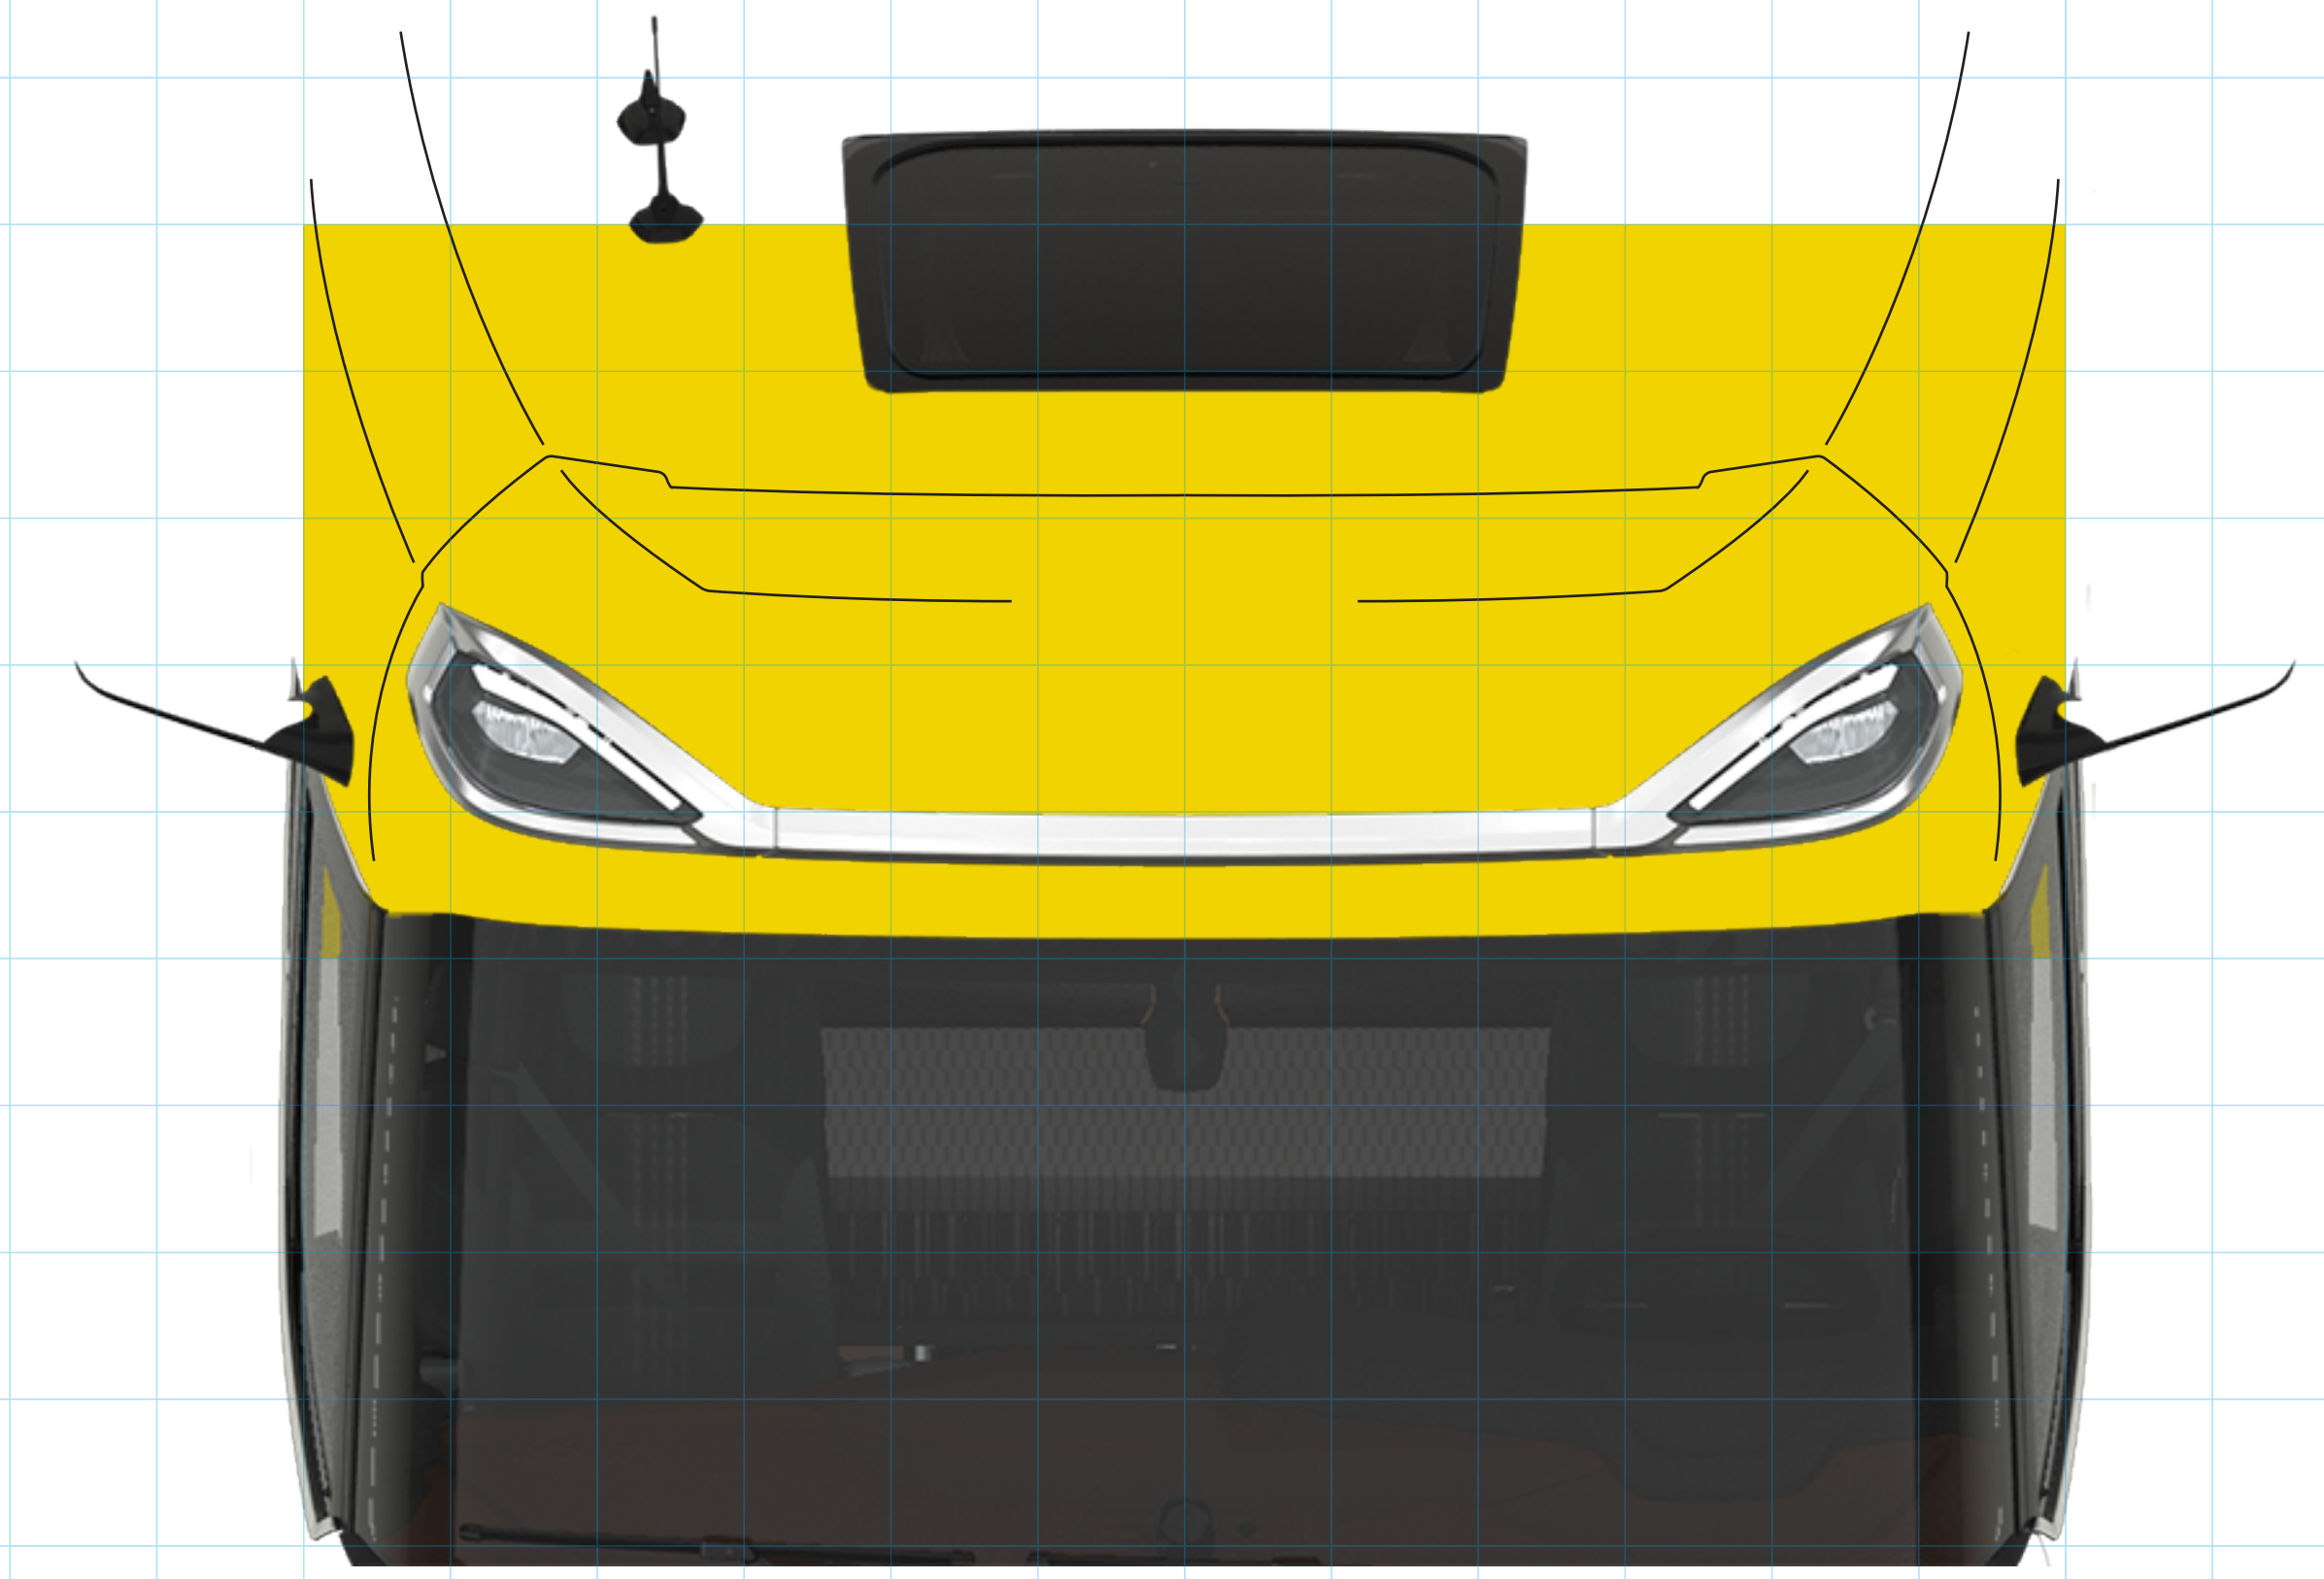

XG+ LHD with Spoilers & Fenders

Layered Adobe Illustrator Constructor File

Scale 1:10 | Gridsize 20 x 20 cm

(A)