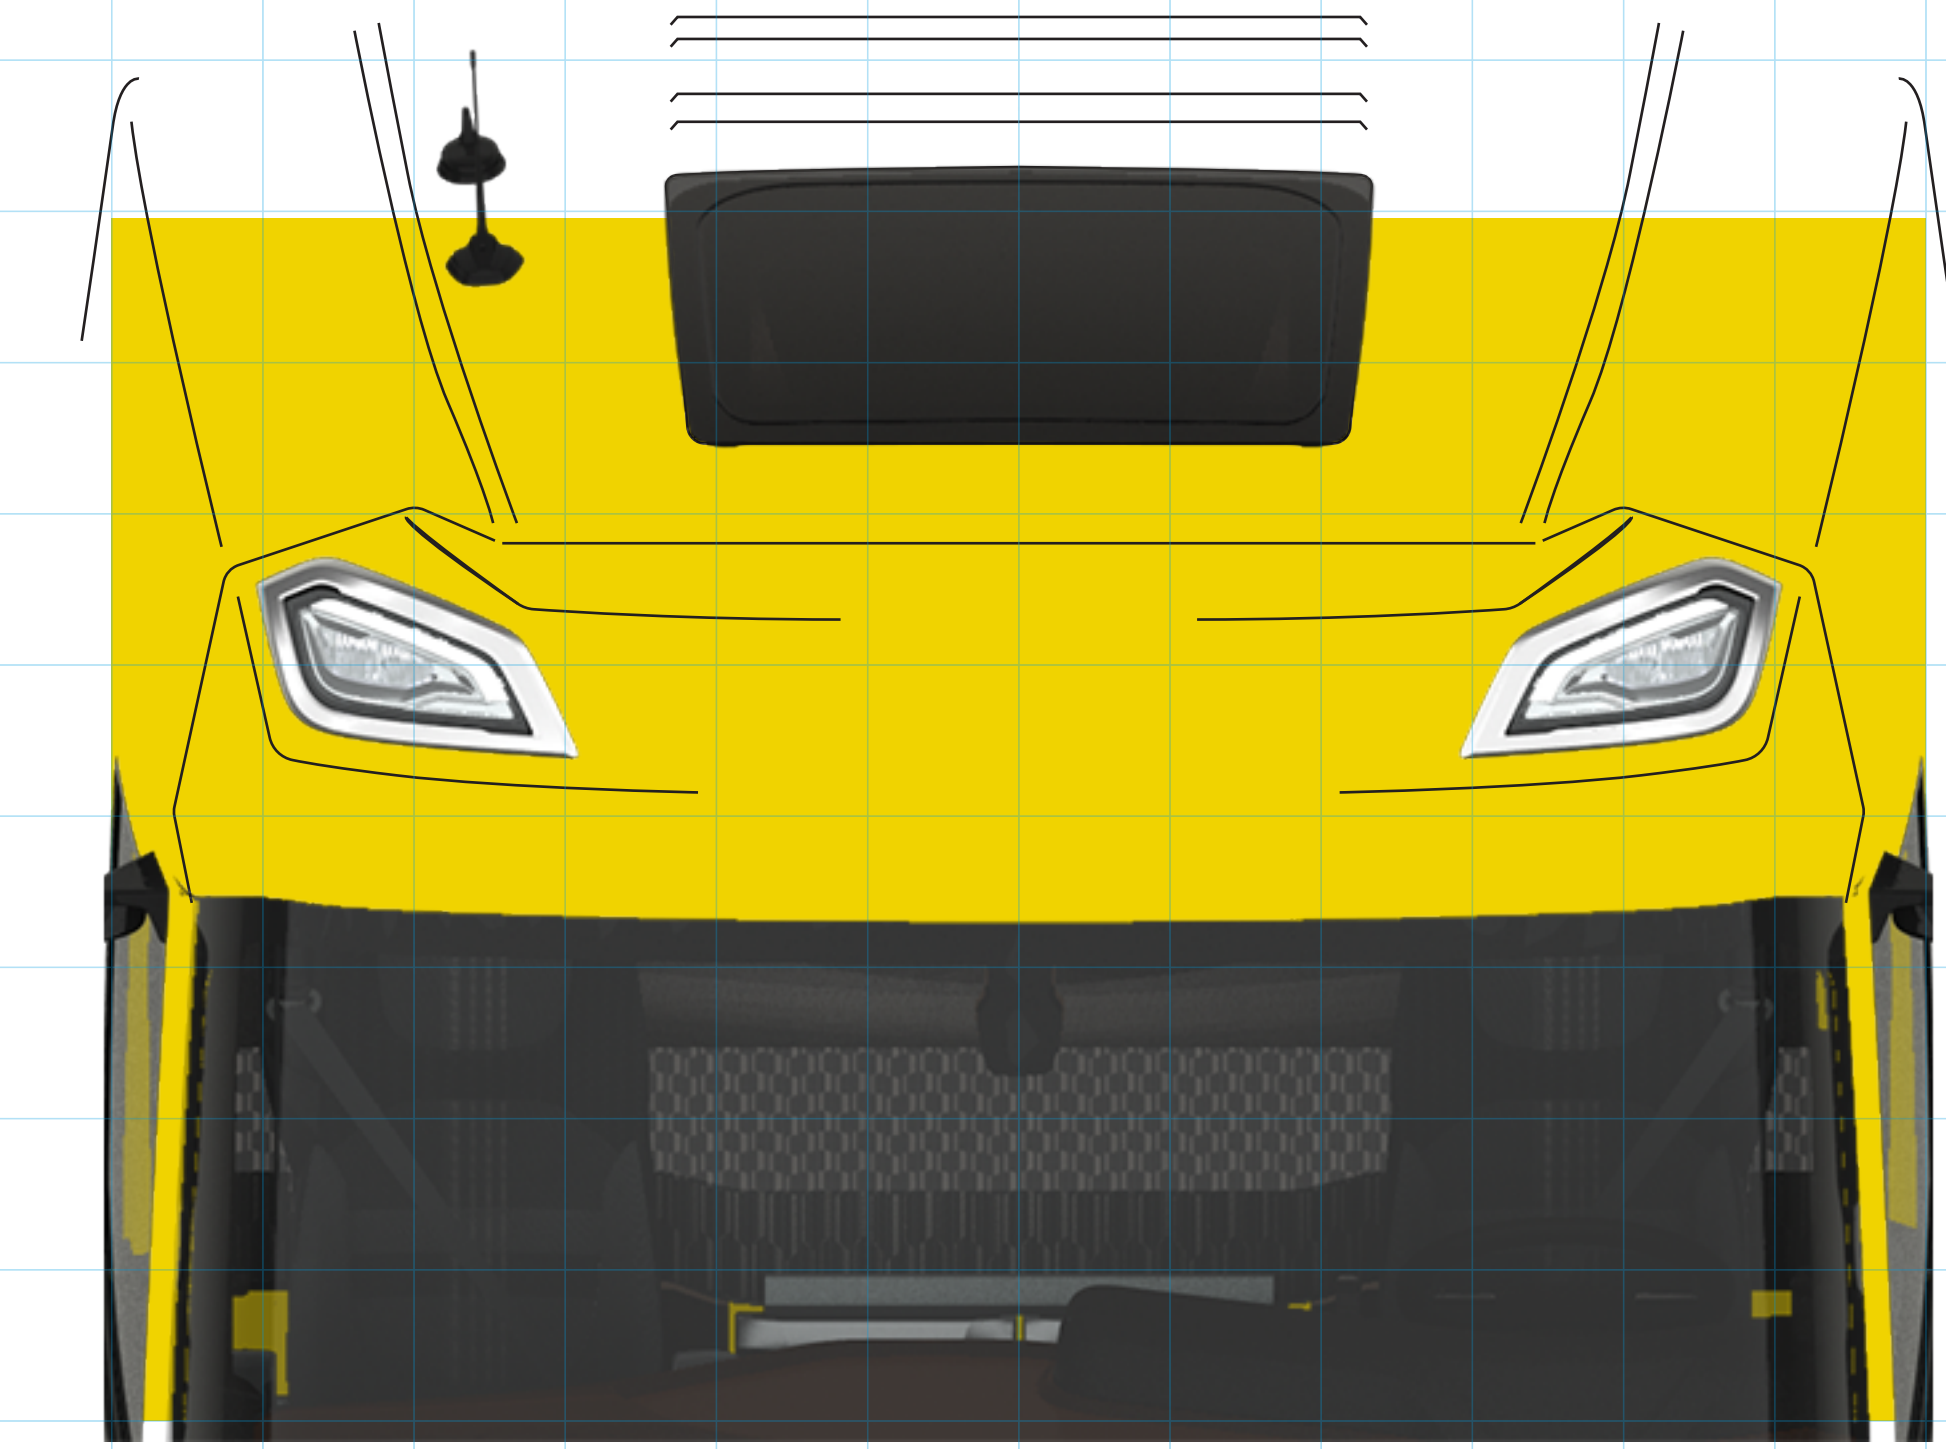

# XD Sleeper High LHD

without long roof air deflector and side collars

Layered Adobe Illustrator Constructor File

Scale 1:10 | Gridsize 20 x 20 cm

(A)