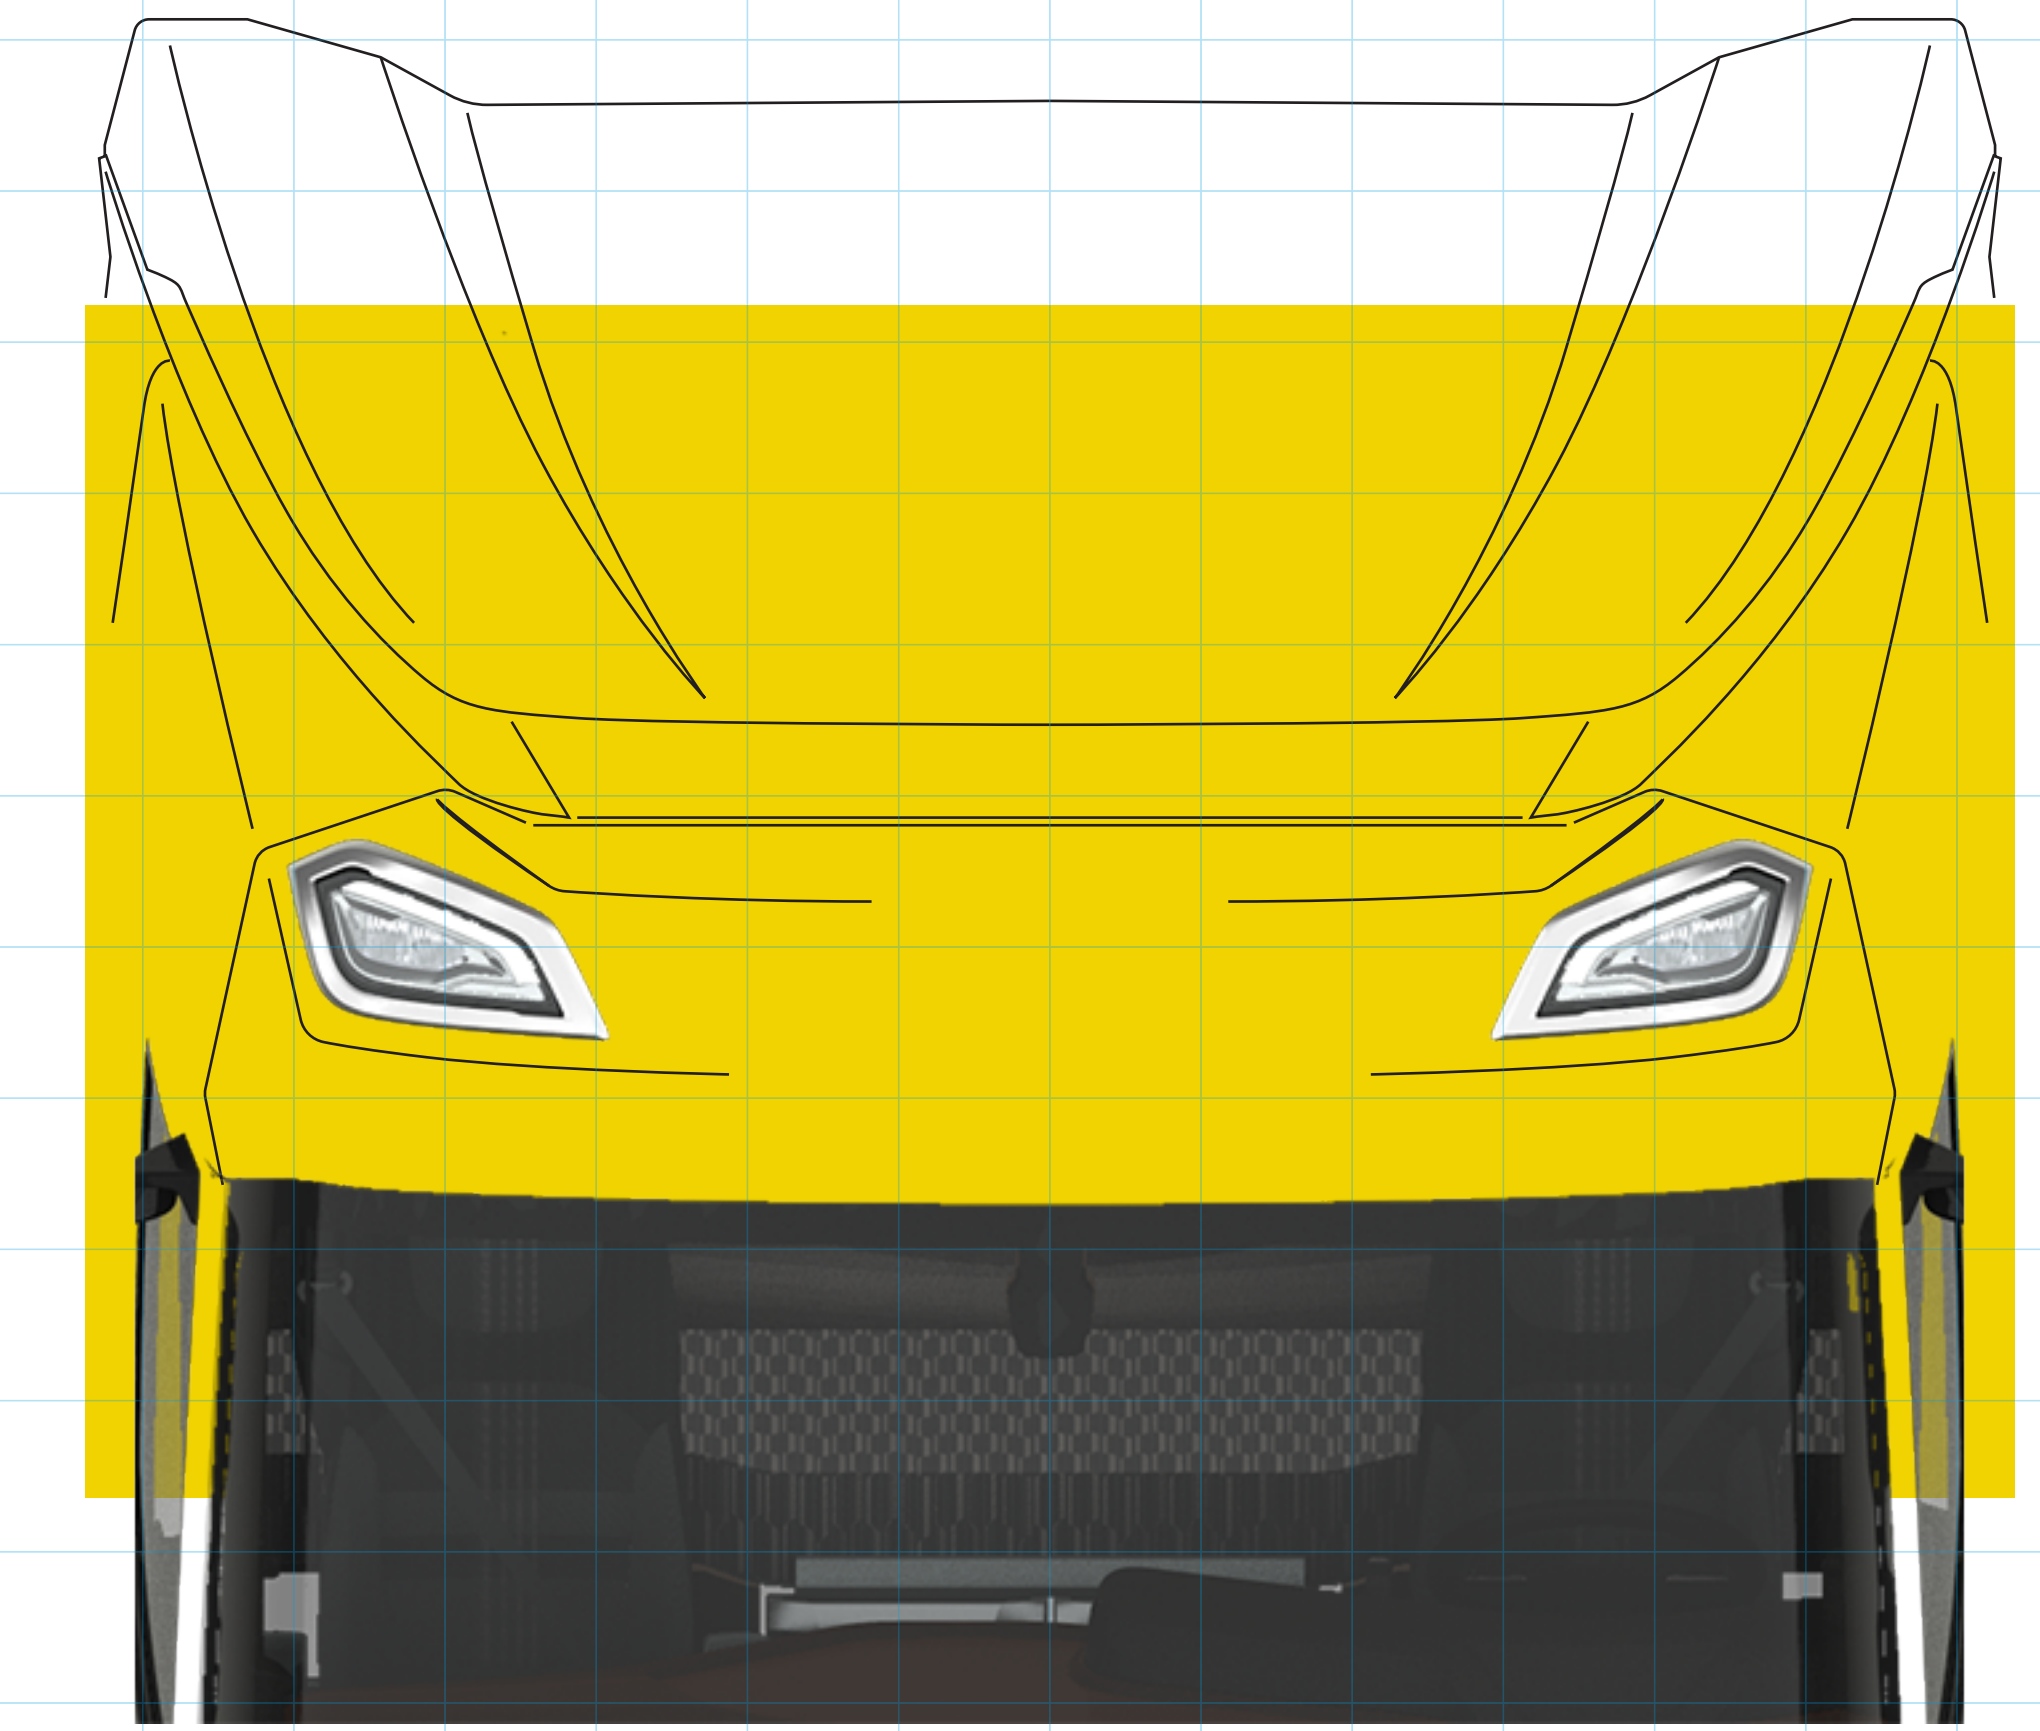

XD Sleeper High LHD

with long roof air deflector and side collars

Layered Adobe Illustrator Constructor File

Scale 1:10 | Gridsize 20 x 20 cm

(A)